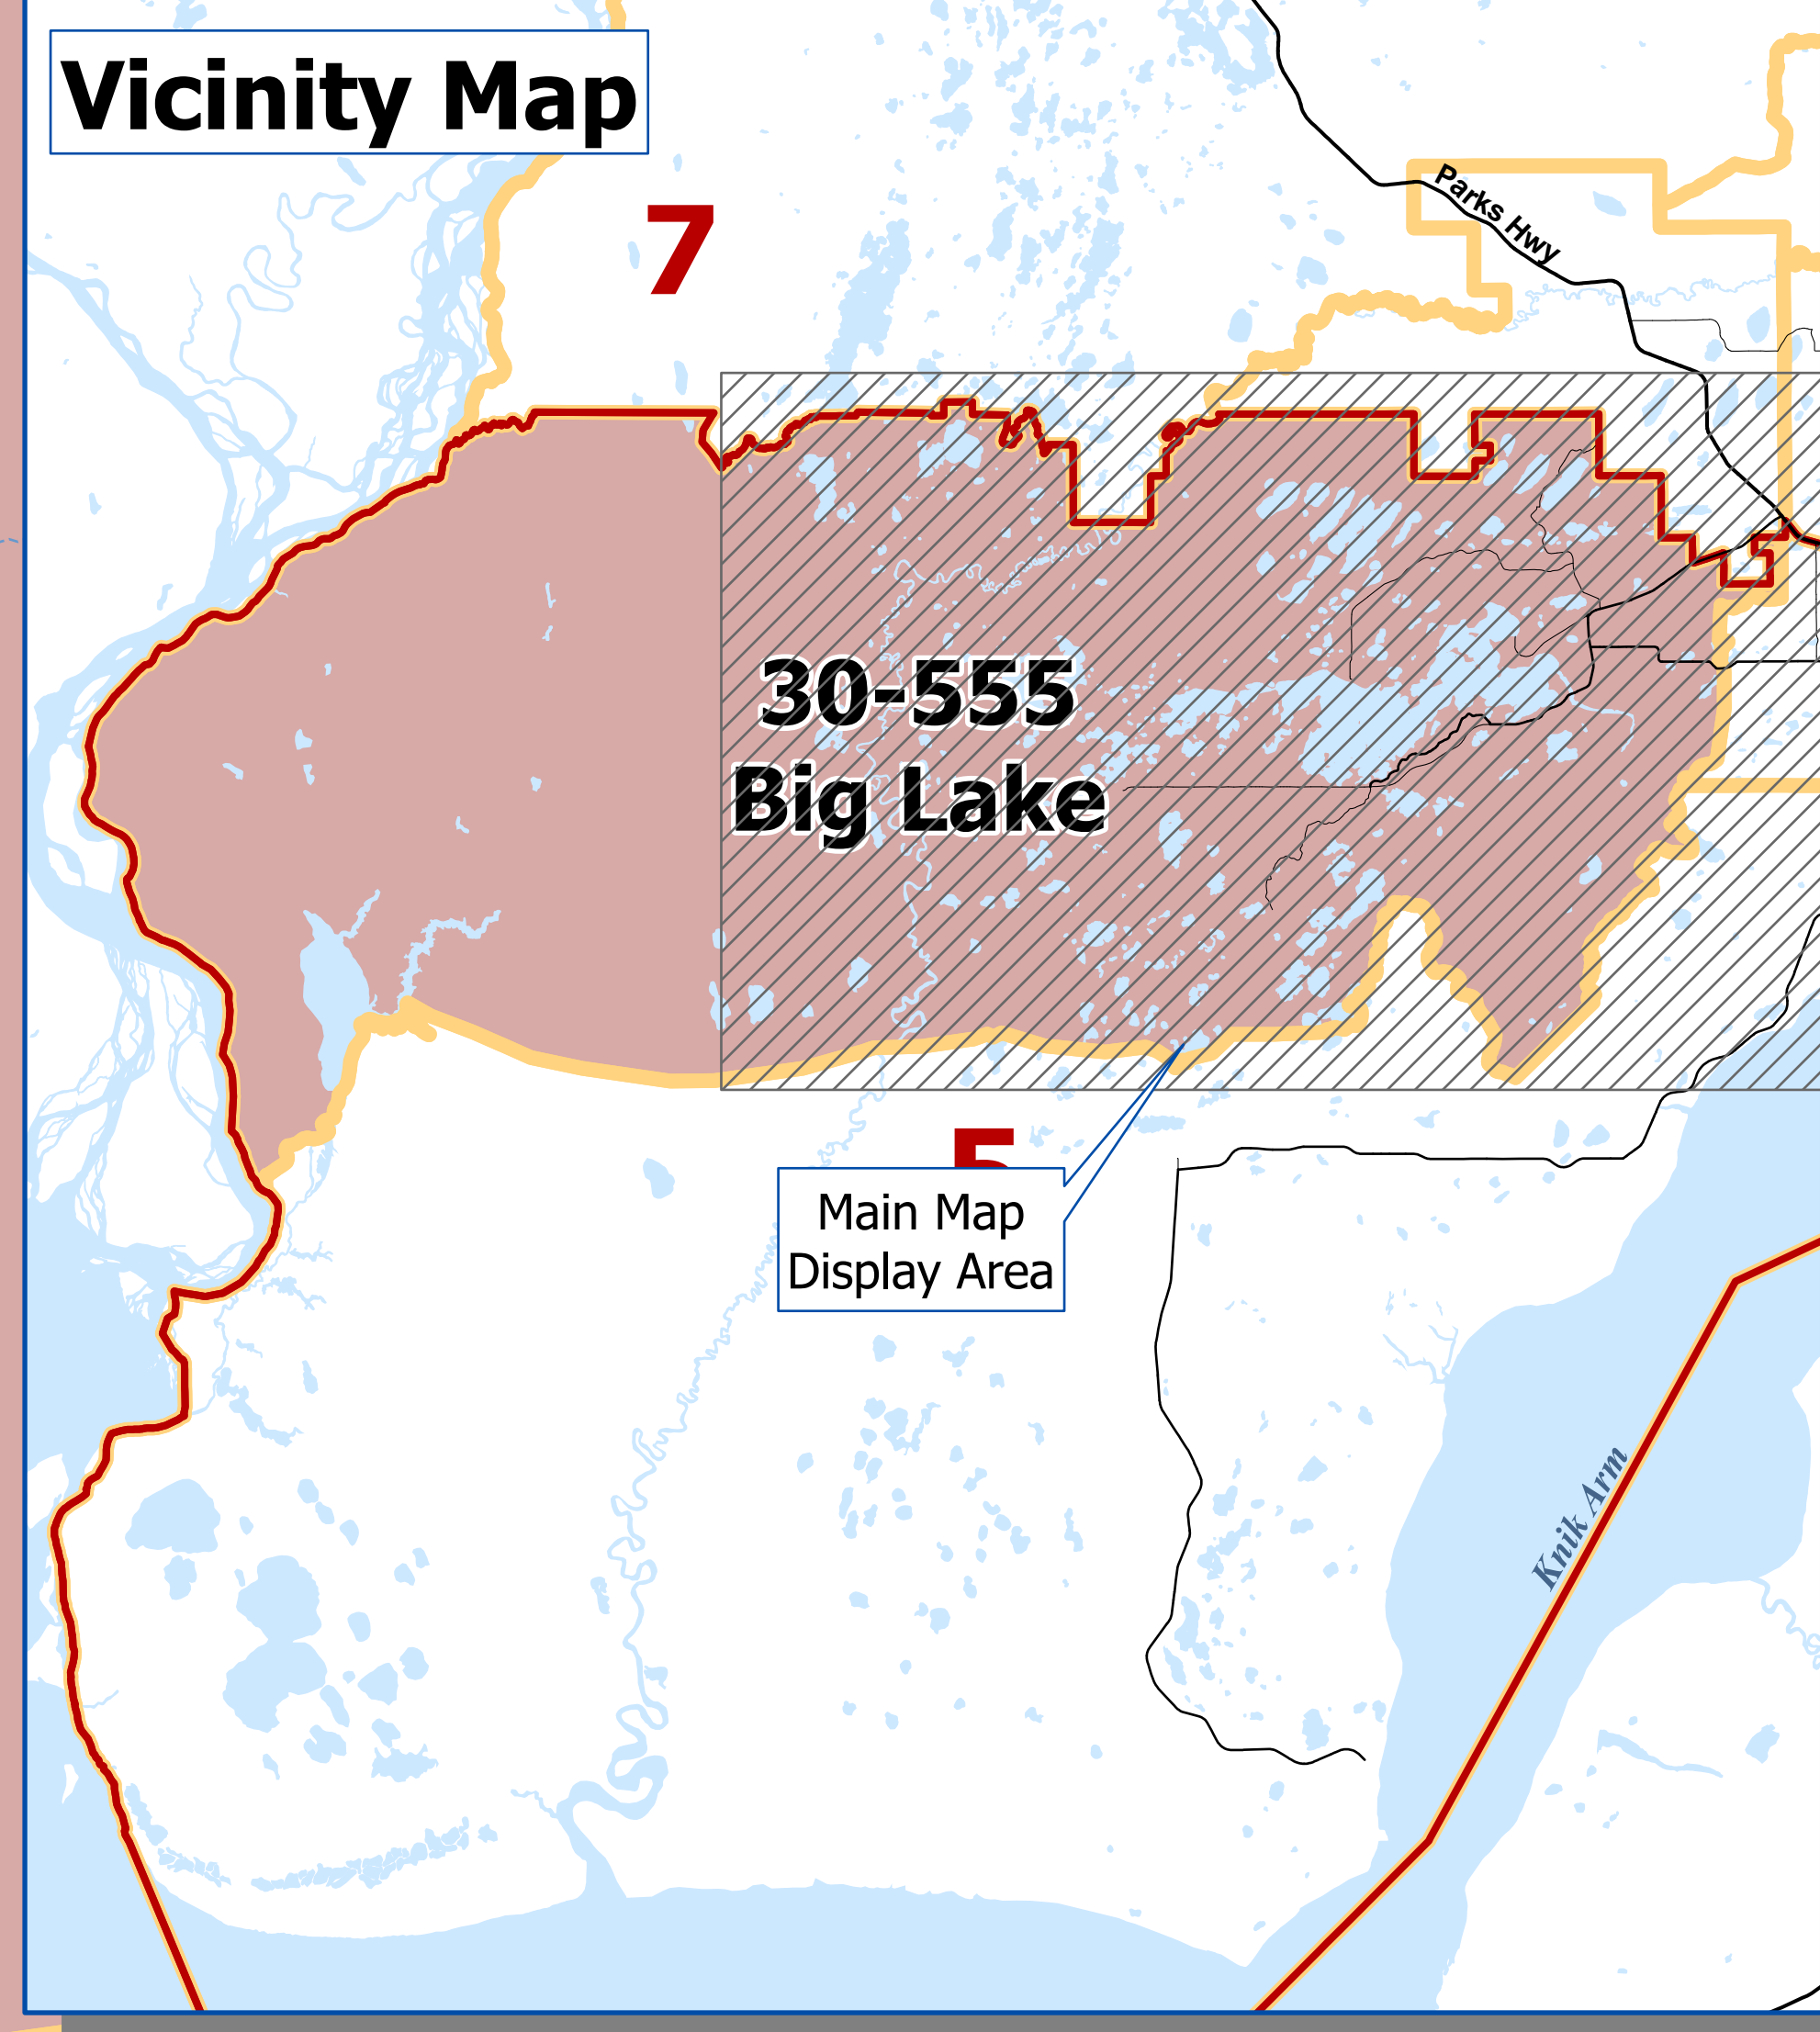

Matanuska-Susitna Borough Voting Precincts

- ★ Polling Location
- City Boundaries
- Voting Precincts
- Assembly District Boundaries
- Matanuska Susitna Borough Boundary
- Roads: Highway, Major, Medium, Minor, Private, Primitive, Not Constructed
- Railroad
- Major Waterbodies
- Streams

Precinct # 30-555 Big Lake
 Poll Location:
FAITH BIBLE FELLOWSHIP CHURCH
 14225 W. Kluanne Road

Prepared by MSB
 IT Department - GIS Division
 Data Sources: Matanuska-Susitna Borough,
 State of Alaska Division of Elections