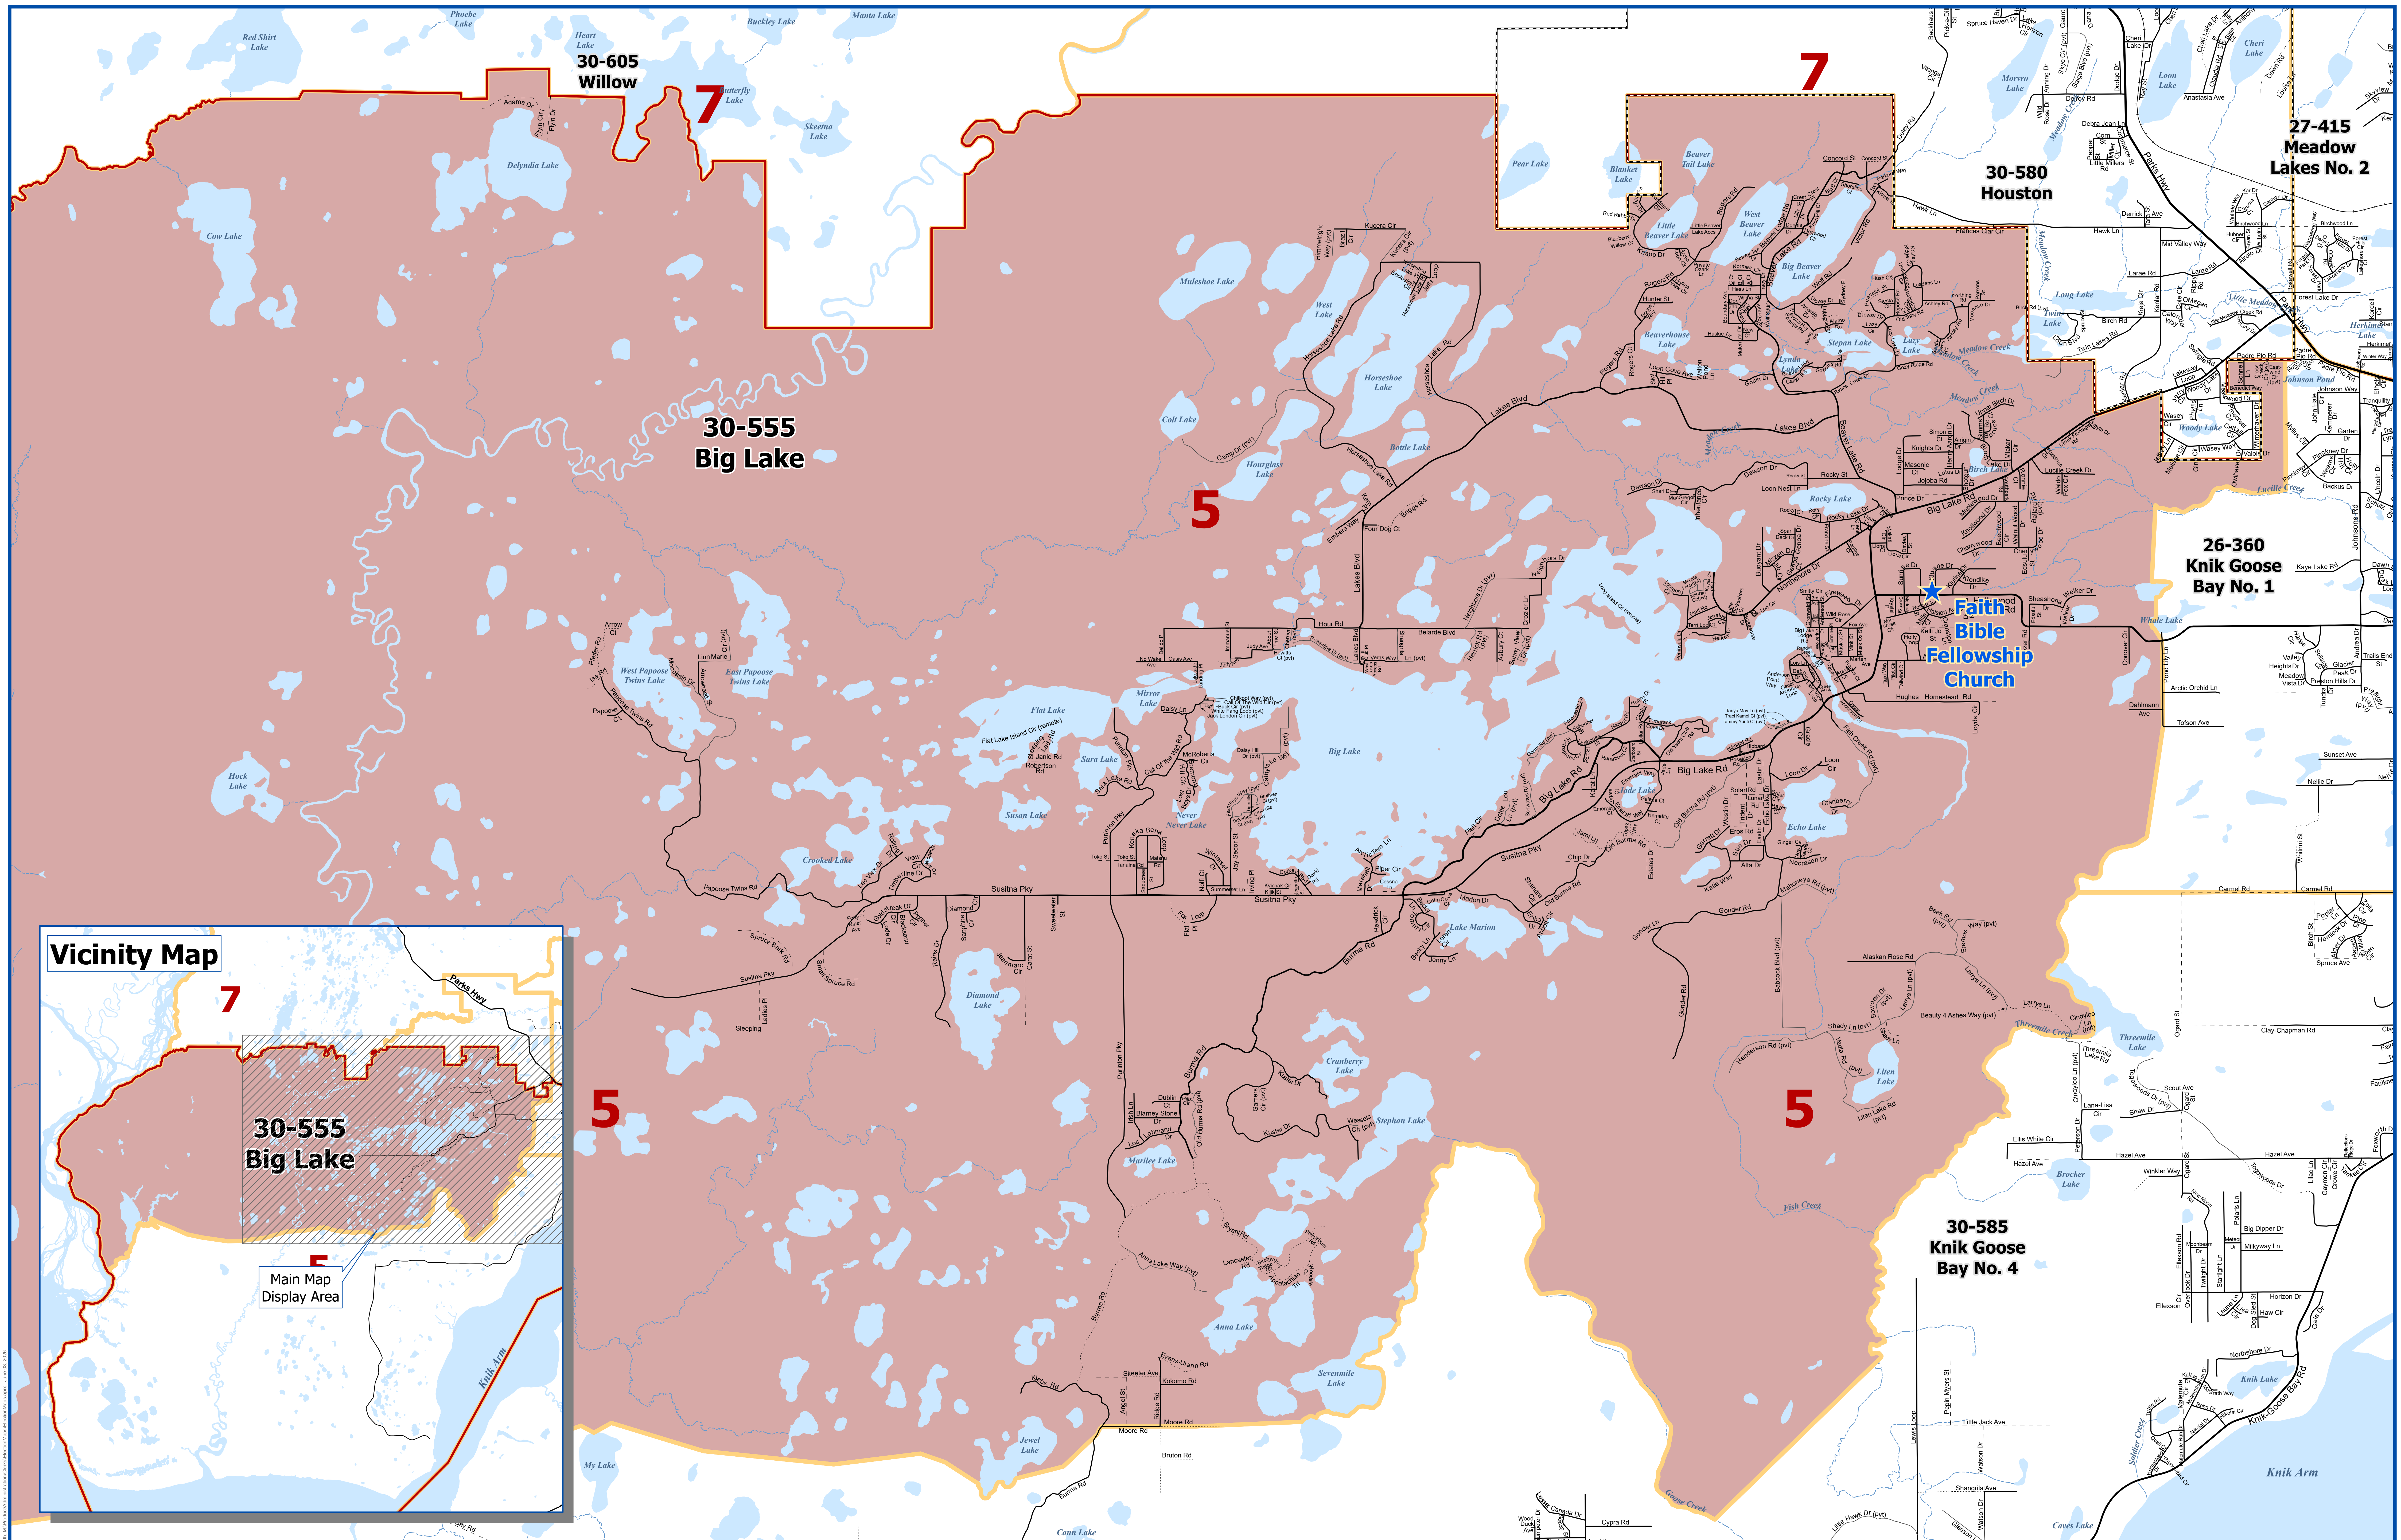

Matanuska-Susitna Borough Voting Precincts

- ★ Polling Location
- City Boundaries
- Voting Precincts
- Assembly District Boundaries
- Matanuska Susitna Borough Boundary
- Roads: Highway, Major, Medium, Minor, Private, Primitive, Not Constructed
- Railroad
- Major Waterbodies
- Streams

Precinct # 30-555 Big Lake
 Poll Location:
FAITH BIBLE FELLOWSHIP CHURCH
 14225 W. Kluanne Road

Prepared by MSB
 IT Department - GIS Division
 Data Sources: Matanuska-Susitna Borough,
 State of Alaska Division of Elections